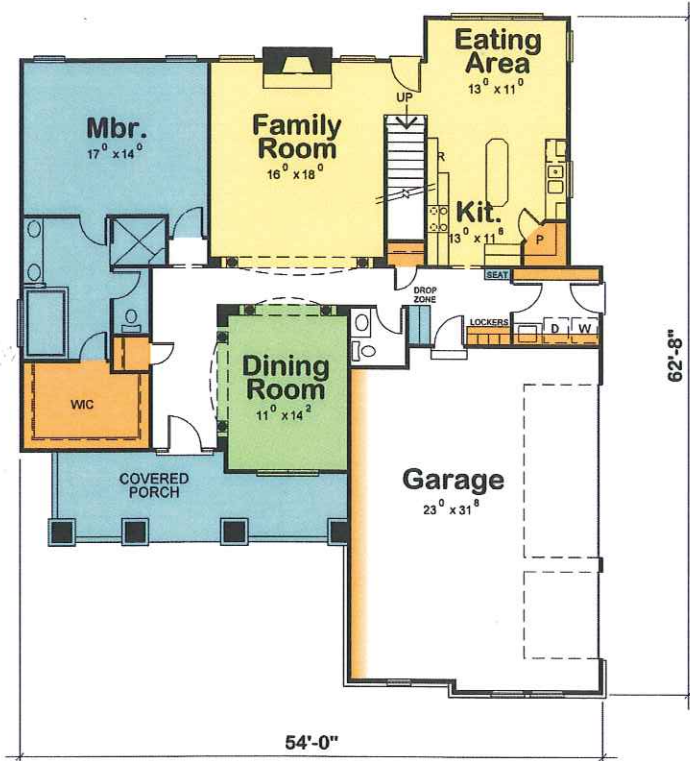

the Oliver

1768 MAIN SQ. FT. | 1324 SECOND SQ. FT. | 3092 TOTAL SQ. FT.

Livability at a Glance

ENTERTAINING

DE-STRESSING

STORING

FLEXIBLE LIVING

Stonefield Homes