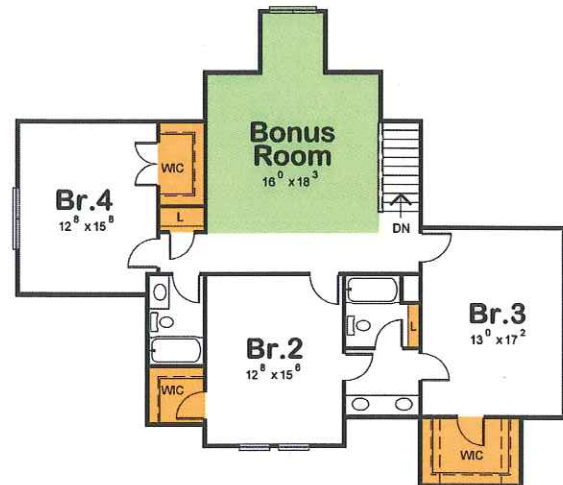

the Oliver

1768 MAIN SQ. FT. | 1324 SECOND SQ. FT. | 3092 TOTAL SQ. FT.

Livability at a Glance

ENTERTAINING

DE-STRESSING

STORING

FLEXIBLE LIVING

Stonefield Homes